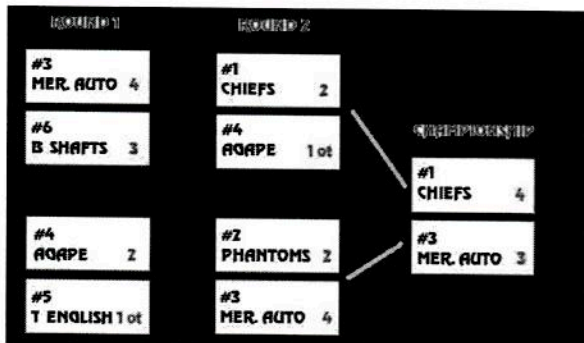

PHANTOM SCHEDULE: WINTER 2014

DATE/TIME:	TEAM:	TEAM:
Sept. 21, '14	5:30PM	PHANTOMS 11 vs. Bent Shafts 1
Sept. 28, '14	8:00PM	PHANTOMS 5 vs. Team English 3
Oct. 5, '14	6:45PM	PHANTOMS 8 vs. Merchant Automotive 3
Oct. 12, '14	6:45PM	PHANTOMS 9 vs. Chiefs 7
Oct. 26, '14	5:30PM	PHANTOMS 20 vs. Pioneer 7
Nov. 2, '14	8:00PM	PHANTOMS 6 vs. Agape 3
Nov. 9, '14	8:00PM	PHANTOMS 4 vs. Chiefs 3
Nov. 16, '14	5:30PM	PHANTOMS 5 vs. Merchant Automotive 7
Nov. 23, '14	6:45PM	PHANTOMS 4 vs. Bent Shafts 7
Dec. 7, '14	5:30PM	PHANTOMS 9 vs. Pioneer 2
Dec. 14, '14	8:00PM	PHANTOMS 8 vs. Agape 3
Dec. 21, '14	5:30PM	PHANTOMS 5 vs. Team English 3
Jan. 4, '15	8:00PM	PHANTOMS 8 vs. Agape 7 SO
Jan. 11, '15	6:45PM	PHANTOMS 10 vs. Pioneer 2
Jan. 25, '15	5:30PM	PHANTOMS 4 vs. Chiefs 5
Feb. 8, '15	8:00PM	PHANTOMS 6 vs. Team English 2
Feb. 15, '15	6:45PM	PHANTOMS 4 vs. Bent Shafts 6
Mar. 8, '15	6:45PM	PHANTOMS 3 vs. Merchant Automotive 5
Mar. 22, '15	7:20pm	PHANTOMS 3 vs. Chiefs 5 (Bye Week)
Mar. 29, '15	6:10pm	PHANTOMS 2 vs. Merchant Automotive 4
Apr. 12, '15	7:20pm	PHANTOMS 5 vs. Agape 4 SO

Phantoms complete regular season tied for 1st Place with Chiefs. (Chiefs held tie-breaker with better Goals Against). #1 Seeded (Chiefs) and #2 Seeded (Phantoms) had opening round byes in first round of play-offs. Single-elimination Format for post-season.

Color Codes: White=Regular Season Game, Red=Play-off Game