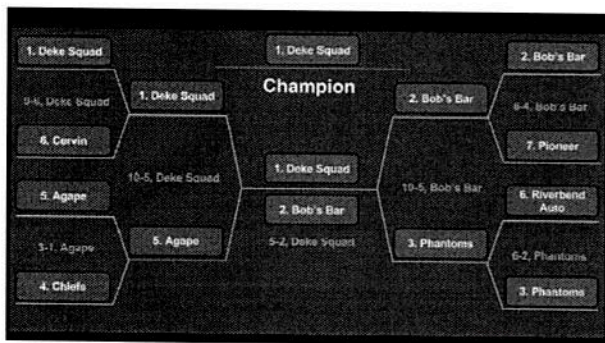

PHANTOM SCHEDULE: WINTER 2013

DATE:	TIME:	BEER SCHEDULE:	TEAM:	TEAM:
Oct. 6, '13	7:20pm	Kevin Wootton	PHANTOMS 6	vs. Chiefs 5
Oct. 13, '13	5:00pm	Brad Zehr	PHANTOMS 8	vs. Cervin 4
Oct. 20, '13	8:30pm	Matt Zehr	PHANTOMS 5	vs. Agape 1
Oct. 27, '13	6:10pm	Nate Skoboda	PHANTOMS 2	vs. Deke Squad 5
Nov. 3, '13	6:10pm	Trent Kik	PHANTOMS 2	vs. Timberwolves 3
Nov. 10, '13	7:20pm	Tim Vanoverloop	PHANTOMS 3	vs. Pioneer 2
Nov. 17, '13	6:10pm	Keith Moorman	PHANTOMS 3	vs. Bob's Bar 4
Dec. 1, '13	5:00pm	Kyle Clark	PHANTOMS 10	vs. Riverbend Auto 0
Dec. 8, '13	8:30pm	Andrew Erickson	PHANTOMS 4	vs. Bob's Bar 6
Jan. 12, '14	7:20pm	Kevin Wootton	PHANTOMS 6	vs. Agape 5 SO
Jan. 19, '14	7:20pm	Nate Skoboda	PHANTOMS 4	vs. Deke Squad 6
Jan. 26, '14	6:10pm	Trent Kik	PHANTOMS 8	vs. Agape 2
Feb. 9, '14	7:20pm	Tim Vanoverloop	PHANTOMS 2	vs. Deke Squad 4
Feb 15, '14	12:45pm	Charity Game	PHANTOMS 6	@ MOS 8
Feb. 16, '14	8:30pm	Keith Moorman	PHANTOMS 9	vs. Pioneer 3
Feb. 23, '14	8:30pm	Andrew Erickson	PHANTOMS 9	vs. Cervin 3
Mar. 2, '14	8:30pm	Matt Zehr	PHANTOMS 7	vs. Chiefs 5
Mar. 9, '14	7:20pm	Kevin Wootton	PHANTOMS 9	vs. Cervin 3
Mar. 23, '14	5:00pm	Brad Zehr	PHANTOMS 5	vs. Timberwolves 6
Mar. 30, '14	5:00pm	Nate Skoboda	PHANTOMS 10	vs. Riverbend Auto 2
Mar 30, '14	7:20pm	Kevin Wootton	PHANTOMS 6	vs. Riverbend Auto 2
Apr 6, '14	6:10pm	Kevin Wootton	PHANTOMS 5	vs. Bob's Bar 10
Apr 13, '14	6:10pm	Matt Zehr	PHANTOMS 3	vs. Agape 7

PLAY-OFF FORMAT: WINTER 2013